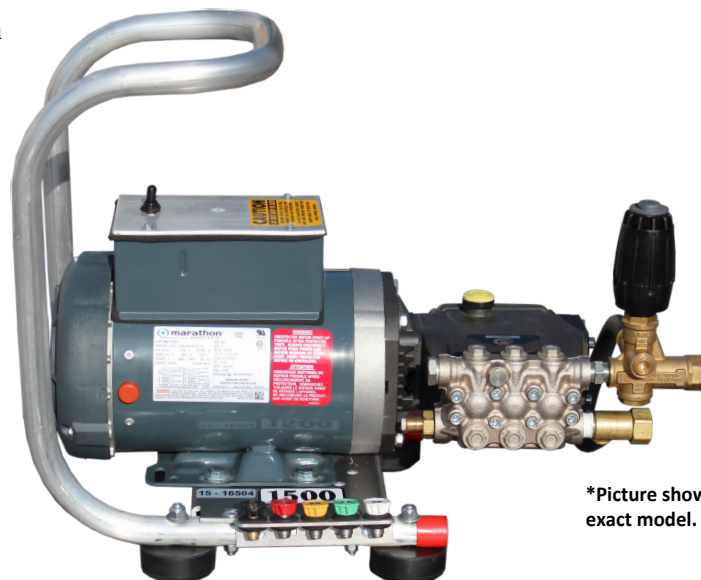

Distributed By:
R.J. Sayers Distributing, LLC
21020 Cambodia Ave
Farmington, MN 55024
651-460-6101 / 800-456-9840
info@sayerswashsystems.com

EAGLE SERIES

ELECTRIC HAND CARRY/DIRECT DRIVE

*Picture shown may not represent exact model. Consult factory.

HC/EE3010G

3GPM@1000PSI

115V/1PH/18A
2.0 HP

TT9071EBFL Pump

K615 Motor

Standard Accessories

- Gun/wand assembly w/quick connects
- 50' high pressure hose w/quick connects
- Chemical injector assembly w/quick connects
- 4 color-coded QC spray nozzles
- 1 color-coded QC chemical nozzle

Available Options

- UPS-Shipping Carton: No Extra Charge Includes: Specially designed protective carton and contractor grade two piece gun-wand assembly. Order standard model and add UPS suffix after model Example: HC/EE3010G-UPS
- Auto Start/Stop (115V)
- **NOTE:** UPS shipping not available for Auto Start/Stop (115v) and (230v). Only 1.5 HP, 2 HP and 3 HP models can ship UPS and require minor assembly.

Standard Features

- Revolutionary aircraft grade aluminum frame with lifetime warranty
- 50 mesh inlet filter
- Adjustable pressure unloader
- Thermo-sensor (prevents overheating in bypass mode)
- Commercial/Industrial grade motors
- 115 volt units include GFCI w/36' cord w/plug
- 230 volt units include 12' cord (no GFCI or plug)

Pressure-Pro®